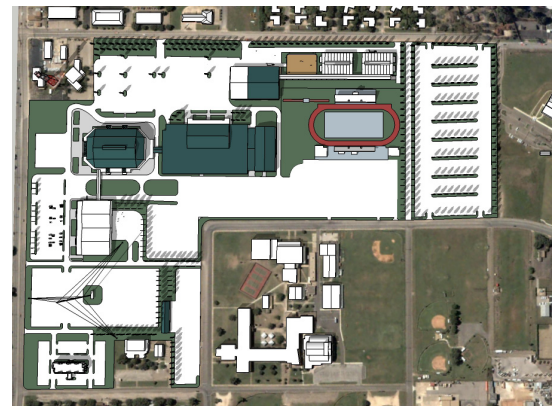

- EQUESTRIAN COMPLEX EXPANSION**
- Two Horse Barns with 288 10'x10'stalls
 - Outdoor Arena 140'x200'
 - Covered Connectors
 - Renovated and Expanded Covered Arena
 - Designed for LEED Certification

- EQUESTRIAN COMPLEX**
- 1000 Horse Stalls
 - 4 Arenas
 - Multiple Warm-Up Areas
 - All Support Facilities

“Owned by the citizens of McLennan County”

Operated by the Heart O' Texas Fair a 501 C-3 Corporation.

Extraco Events Center

Home of the Heart O' Texas Fair & Rodeo

EXHIBITION BUILDING

- 60,000 square feet of column free exhibit space
- Divisible into four 15,000 square foot hall each with its own support facilities
- Conference rooms, restrooms and concessions
- Heated and air conditioned
- Designed for LEED Certification
- 77,000 total square footage